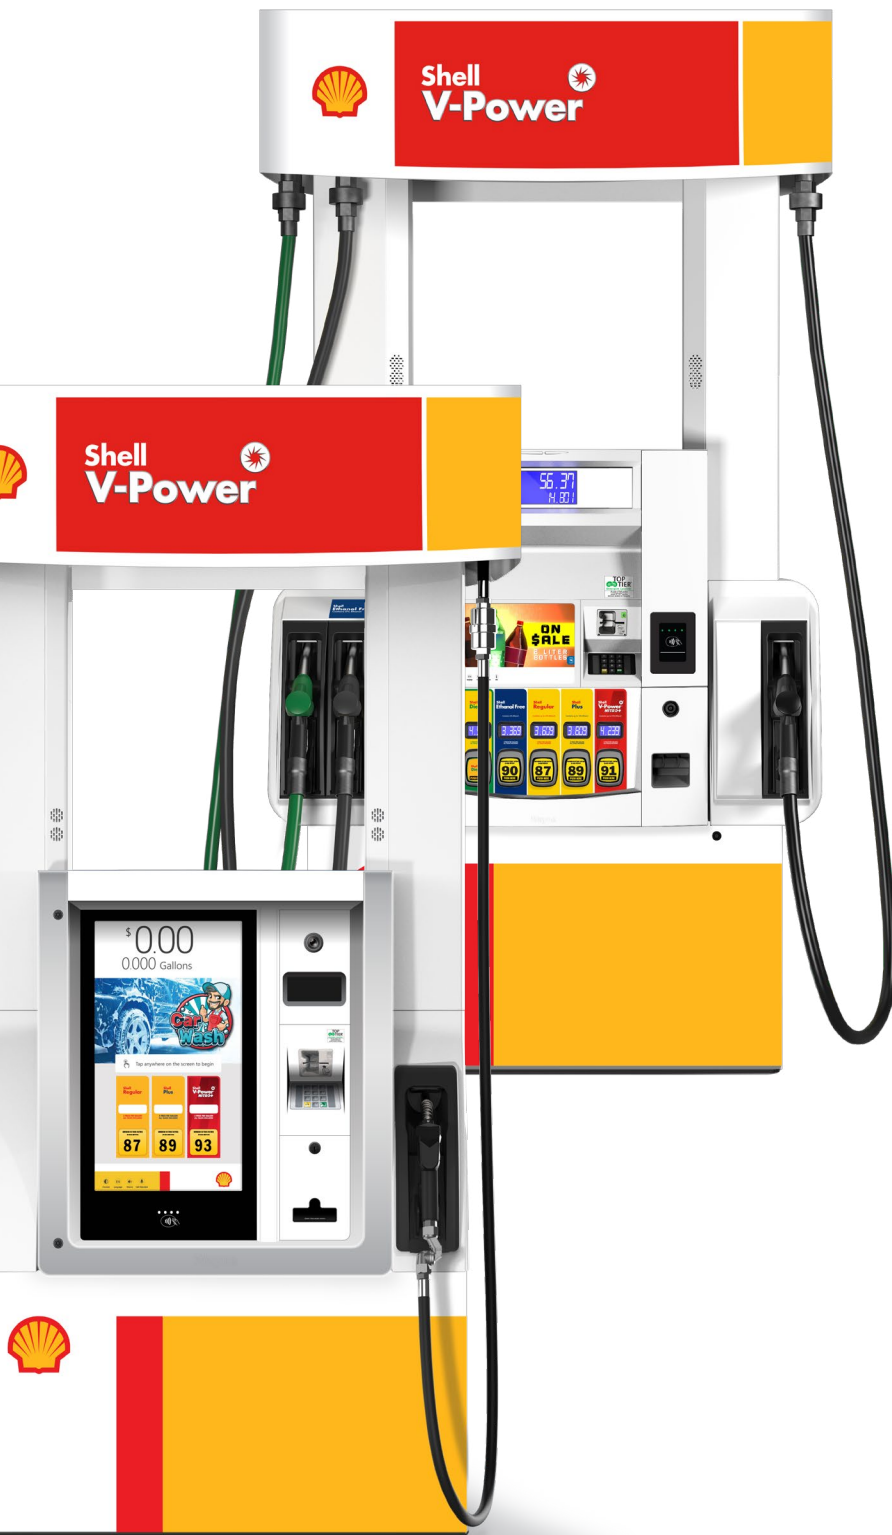

Dispenser Programs Designed to Build Your Brand

Bring the best to your business by partnering with a leader in fueling technology. Take advantage of exclusive secured pricing in 2024 to upgrade today.

Savings that drive profits on Wayne Ovation® fuel dispensers now available with up to 4 hoses per fueling point!

Offer includes:

- Wayne TAP™ contactless/NFC reader
- Media capabilities
- EMV compliant
- Full-glass display screens
- ADA compliant
- E40/B20 fuel compatibility

\$3,700

Shell Discount

CONTACT US

Introducing the DFS Anthem UX™ Platform

Drive in-store traffic and customer loyalty with a **12"** or **27"** high-definition touchscreen.

Boost Sales and Profit Margins

Digital branding allows for multiple promotions during fueling: promote and enable impulse purchases of your highest margin products.